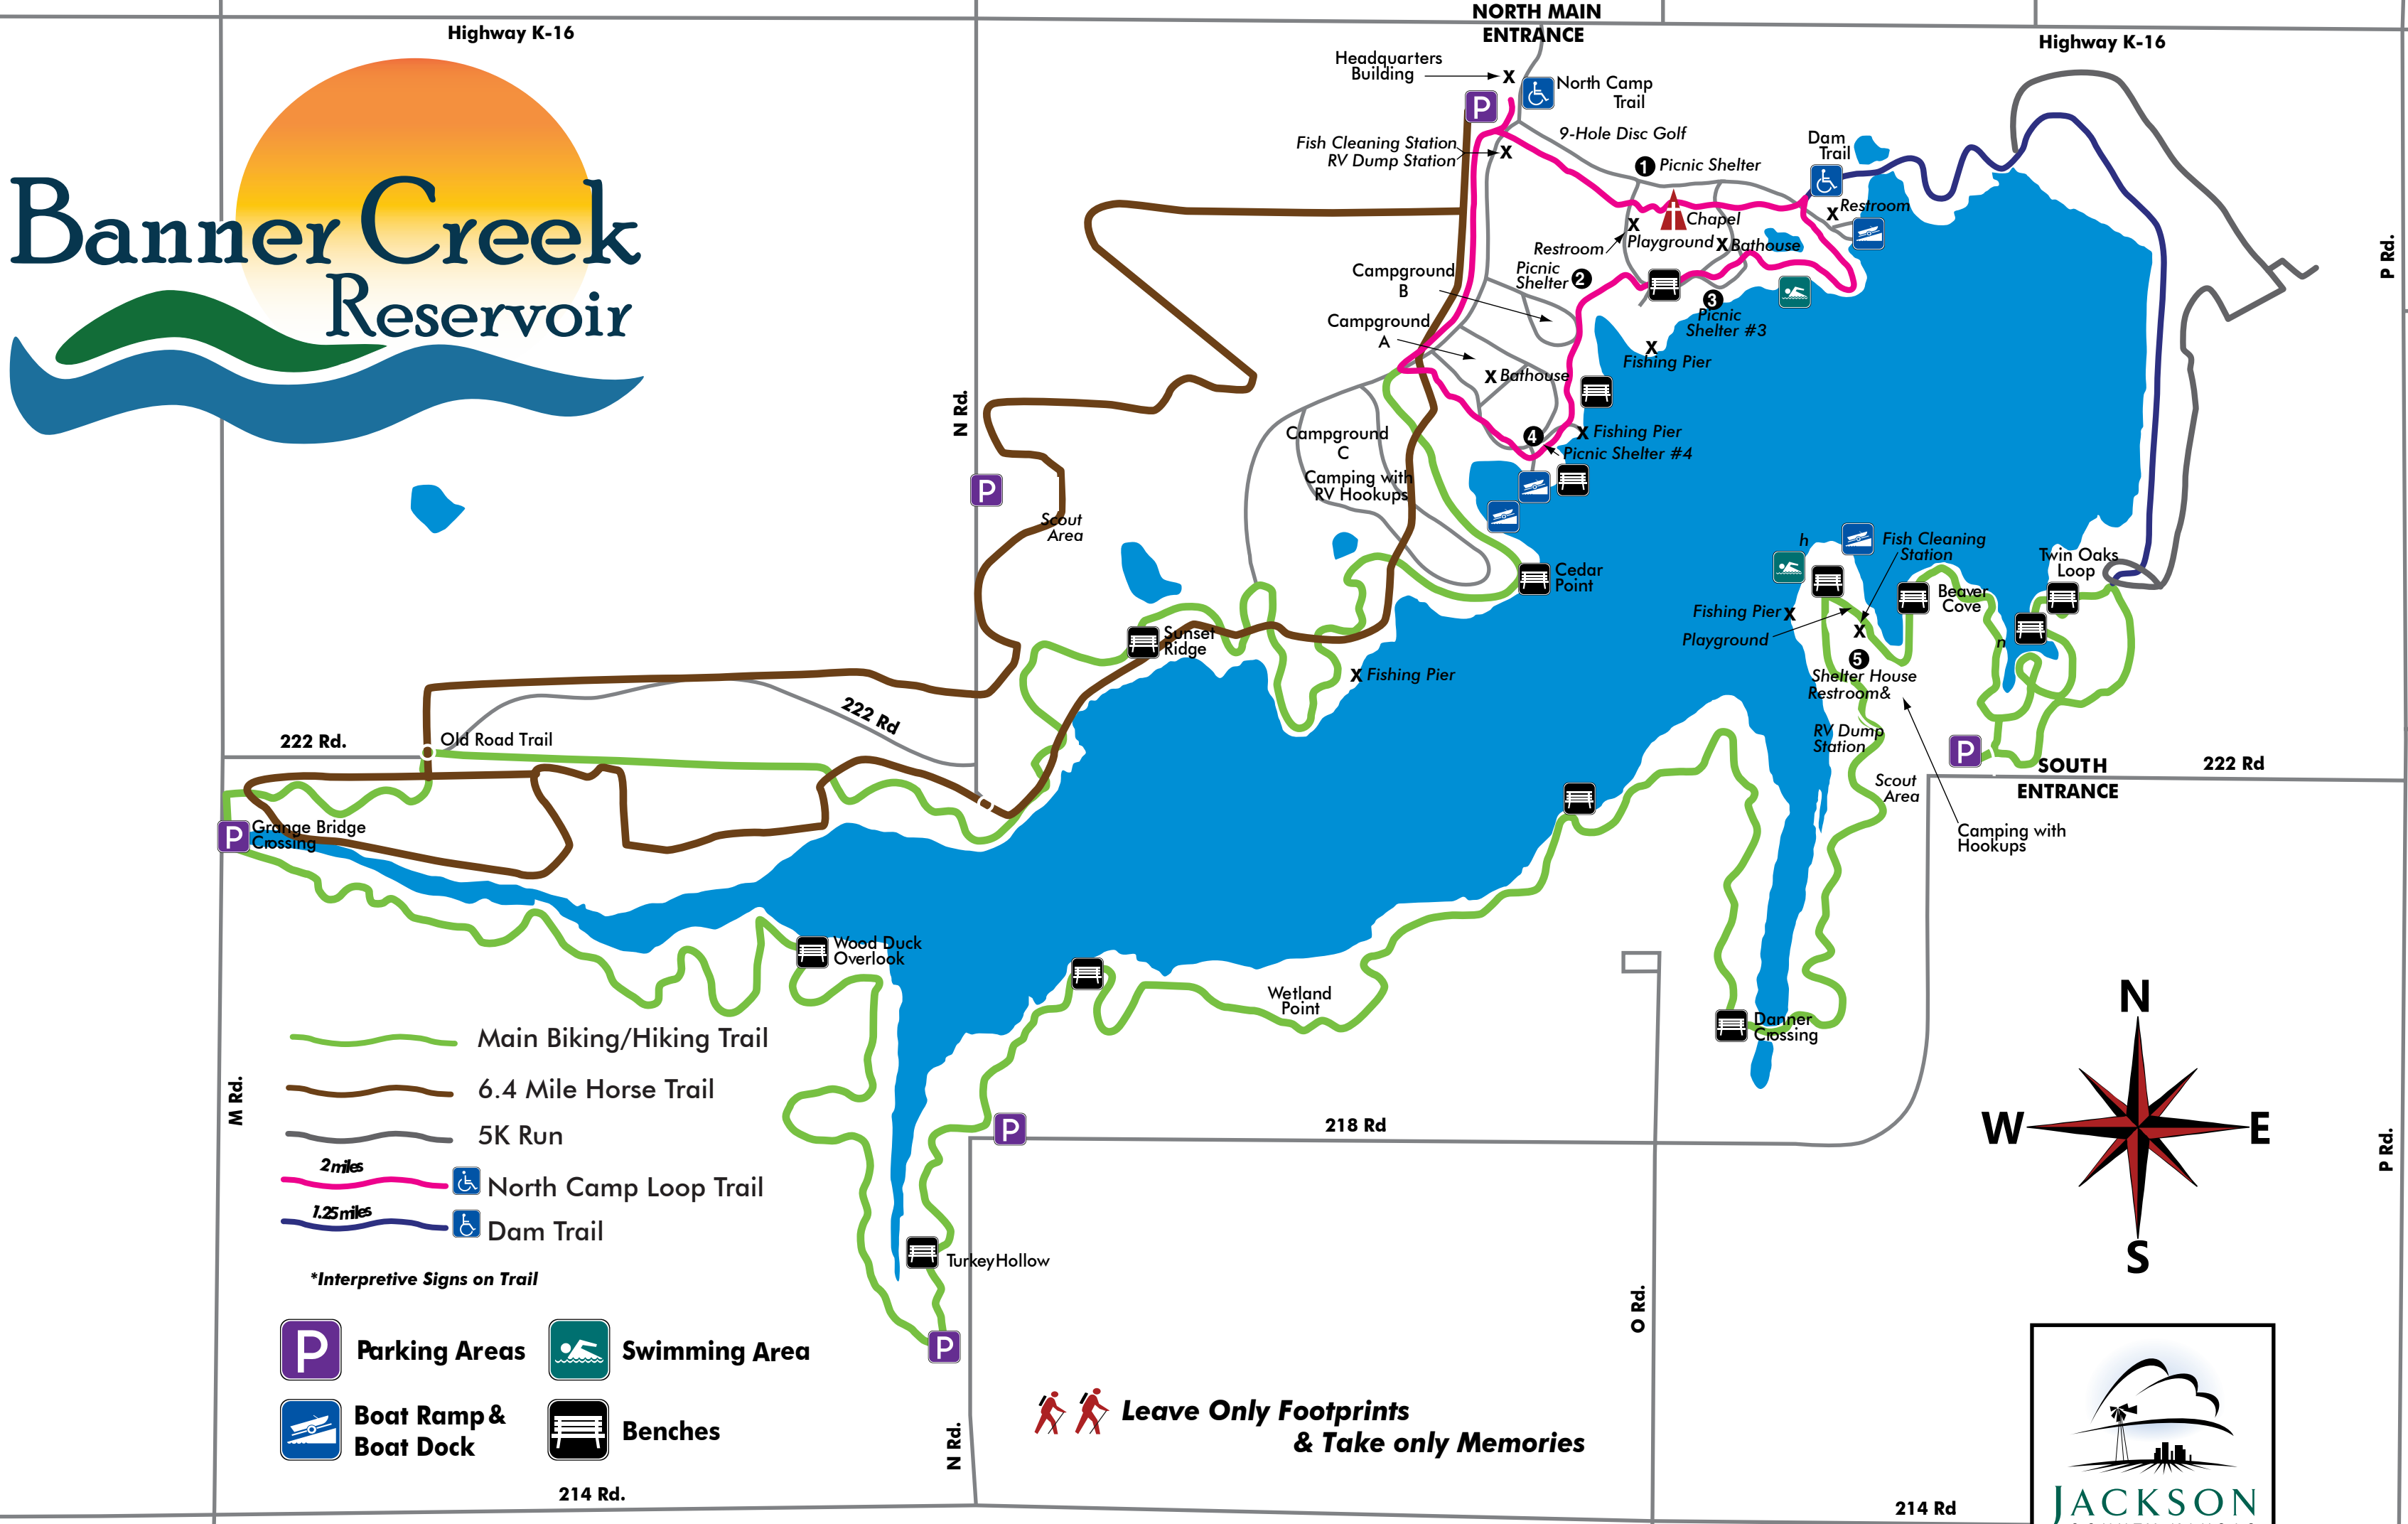

# Banner Creek Reservoir

Banner Creek Reservoir is located just 1.5 miles east of Holton, Kansas on HWY K-16. [www.bannerreservoir.com](http://www.bannerreservoir.com)